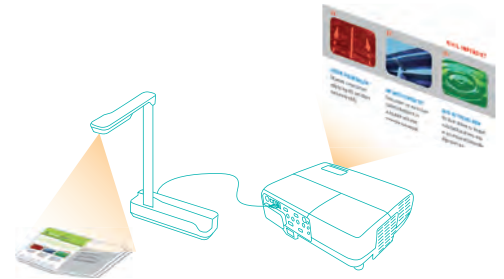

* The ELP DC-06 is also compatible with any projector available if connected via a computer

EPSON ELP DC-06

Open dimensions

Folded dimensions

Direct USB connection with Epson projectors

Better Products
for a Better Future®